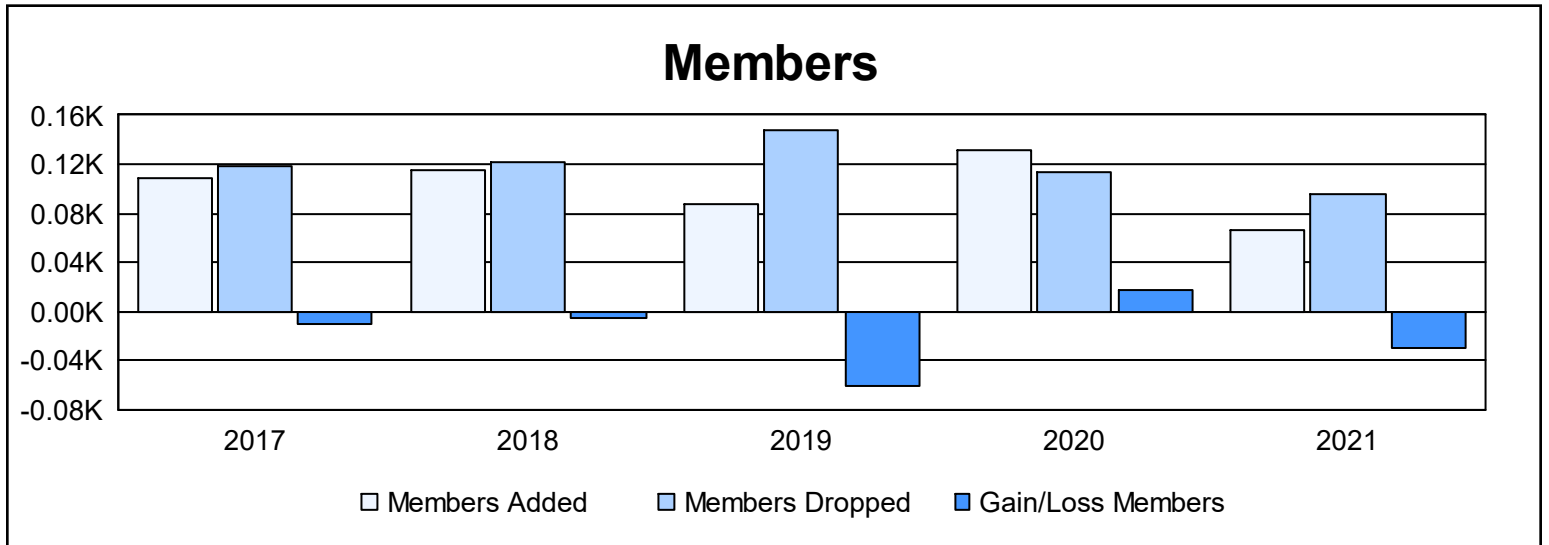

Year	New Clubs	Dropped Clubs	Gain/ Loss Clubs	New Members	Charter Members	Reinstate Members	Transfer Members	Total Member Added	Total Members Dropped	Gain/ Loss Members
2016-2017	0	0	0	100	0	5	3	108	119	-11
2017-2018	0	0	0	110	0	1	4	115	121	-6
2018-2019	0	0	0	80	0	2	5	87	148	-61
2019-2020	0	0	0	125	0	1	5	131	114	17
2020-2021	0	0	0	55	0	5	6	66	96	-30
<b>Average</b>	<b>0</b>	<b>0</b>	<b>0</b>	<b>94</b>	<b>0</b>	<b>3</b>	<b>5</b>	<b>101</b>	<b>120</b>	<b>-18</b>

### Membership Composition June 2021 Cumulative