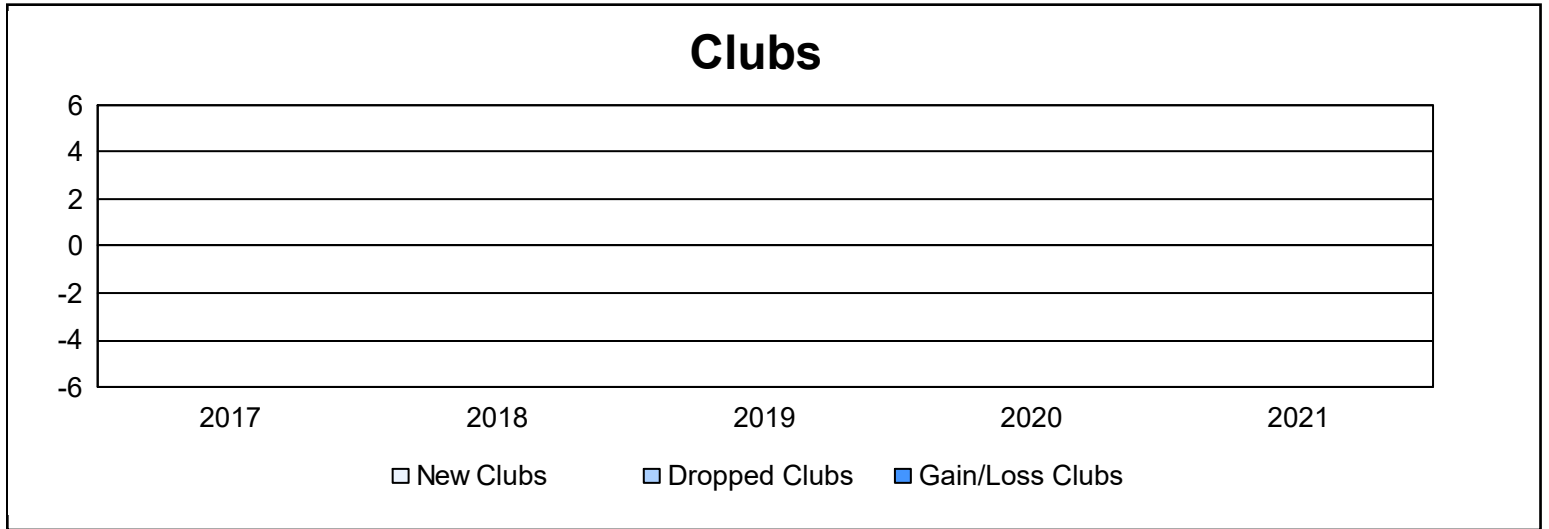

Year	New Clubs	Dropped Clubs	Gain/ Loss Clubs	New Members	Charter Members	Reinstate Members	Transfer Members	Total Member Added	Total Members Dropped	Gain/ Loss Members
2016-2017	0	0	0	100	0	5	3	108	119	-11
2017-2018	0	0	0	110	0	1	4	115	121	-6
2018-2019	0	0	0	80	0	2	5	87	148	-61
2019-2020	0	0	0	125	0	1	5	131	114	17
2020-2021	0	0	0	55	0	5	6	66	96	-30
<b>Average</b>	<b>0</b>	<b>0</b>	<b>0</b>	<b>94</b>	<b>0</b>	<b>3</b>	<b>5</b>	<b>101</b>	<b>120</b>	<b>-18</b>

### Membership Composition June 2021 Cumulative