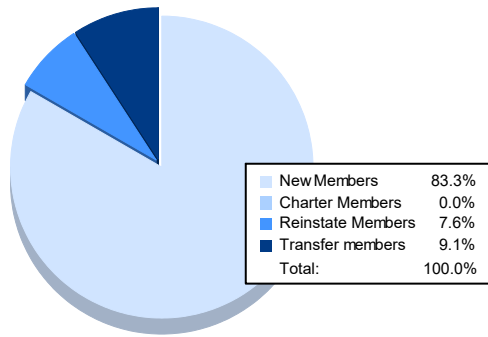

Year	New Clubs	Dropped Clubs	Gain/ Loss Clubs	New Members	Charter Members	Reinstate Members	Transfer Members	Total Member Added	Total Members Dropped	Gain/ Loss Members
2016-2017	0	0	0	100	0	5	3	108	119	-11
2017-2018	0	0	0	110	0	1	4	115	121	-6
2018-2019	0	0	0	80	0	2	5	87	148	-61
2019-2020	0	0	0	125	0	1	5	131	114	17
2020-2021	0	0	0	55	0	5	6	66	96	-30
<b>Average</b>	<b>0</b>	<b>0</b>	<b>0</b>	<b>94</b>	<b>0</b>	<b>3</b>	<b>5</b>	<b>101</b>	<b>120</b>	<b>-18</b>

### Membership Composition June 2021 Cumulative